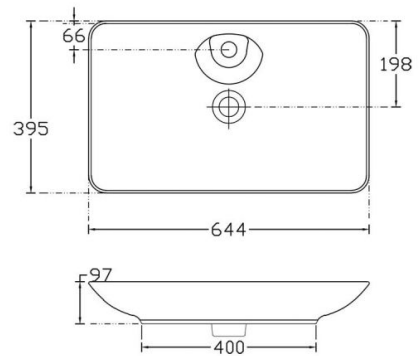

# Brujas

**Ref. 4110**

395x644x97

## Features

Top counter washbasin  
Dimensions: 395x644x97 mm.  
With overflow.  
Net weight xx kg, gross weight xx kg.  
Units per pallet xx.