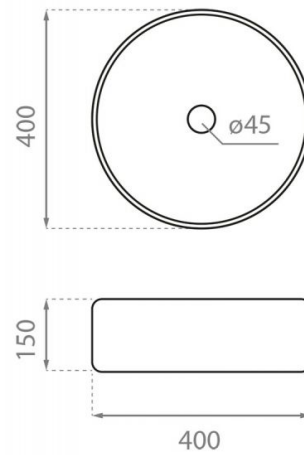

Dinan round

Ref. 4122

400x400x150 mm.

Features

Porcelain washbasin
Black
Dimensions: 400x400x150 mm.
Topcounter
Without overflow

Available colors: