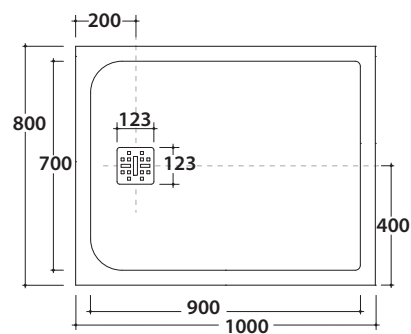

DOCCIAPIETRA SHOWER TRAY DP10080XXX

CE EN 14527:2016

DIN 51097

Slip resistance at an angle of 24° according to DIN 51097

GLOBO

Cod. **DP10080XXX**

Shower tray 80 x 100 cm. Sit-on or floor level installation. Drain included. Reversible. Weight 30 Kg

Cod. **DP10081XXX**

Shower tray customized and cut to length (A) or width (B), to be specified on the proper order form. Sit-on or floor level installation. Drain included.

Cod. **DP10082XXX**

Shower tray customized and cut to length (A) and width (B) or diagonally (A+B+C), to be specified on the proper order form. Sit-on or floor level installation. Drain included.

The drain provided with the shower tray, in combination with the steel coating, guarantees a maximum flushing performance of 24 l/min.

Colors

Spare parts

Cod. **DP009XXX**
Drain cover

Cod. **DP008**
Drain