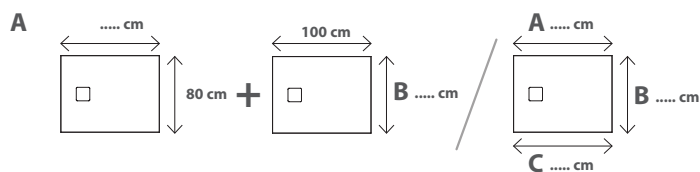

DOCCIAPIETRA SHOWER TRAY DP10080XXX

CE EN 14527:2016

DIN 51097

Slip resistance at an angle of 24° according to DIN 51097

GLOBO

Cod. **DP10080XXX**

Shower tray 80 x 100 cm. Sit-on or floor level installation. Drain included. Reversible. Weight 30 Kg

Cod. **DP10081XXX**

Shower tray customized and cut to length (A) or width (B), to be specified on the proper order form. Sit-on or floor level installation. Drain included.

Cod. **DP10082XXX**

Shower tray customized and cut to length (A) and width (B) or diagonally (A+B+C), to be specified on the proper order form. Sit-on or floor level installation. Drain included.

The drain provided with the shower tray, in combination with the steel coating, guarantees a maximum flushing performance of 24 l/min.

Colors

Spare parts

Cod. **DP009XXX**
Drain cover

Cod. **DP008**
Drain