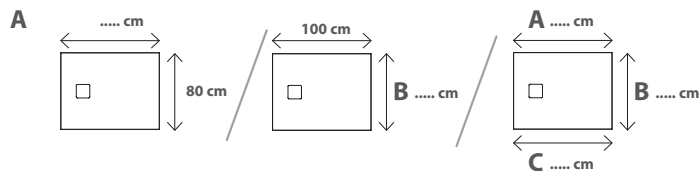

DOCCIAPIETRA SHOWER TRAY DP10080XXX

CE EN 14527:2016

DIN 51097

Slip resistance at an angle of 24° according to DIN 51097

GLOBO

Cod. **DP10080XXX**

Shower tray 80 x 100 cm. Sit-on or floor level installation. Drain included. Reversible. Weight 30 Kg

Cod. **DP10081XXX**

Shower tray customized and cut to length (A) or width (B), to be specified on the proper order form. Sit-on or floor level installation. Drain included.

Cod. **DP10082XXX**

Shower tray customized and cut to length (A) and width (B) or diagonally (A+B+C), to be specified on the proper order form. Sit-on or floor level installation. Drain included.

The drain provided with the shower tray, in combination with the steel coating, guarantees a maximum flushing performance of 24 l/min.

Colors

Spare parts

Cod. **DP009XXX**
Drain cover

Cod. **DP008**
Drain